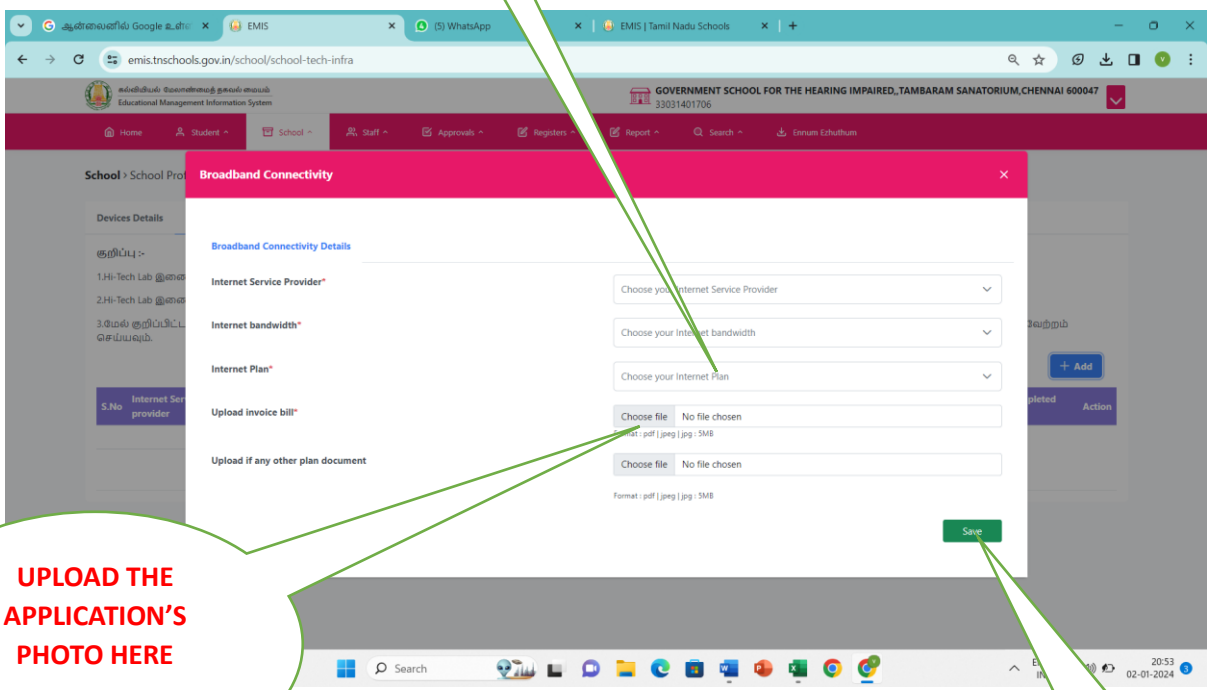

**SCHOOL DASHBOARD → SCHOOL → TECH**

**CLICK ON ->TECH**

# CLICK ON → Internet Connectivity Details

**FILL ALL THE DETAILS**

**UPLOAD THE APPLICATION'S PHOTO HERE**

**FINALLY SAVE THE DETAILS WITHOUT FAIL**